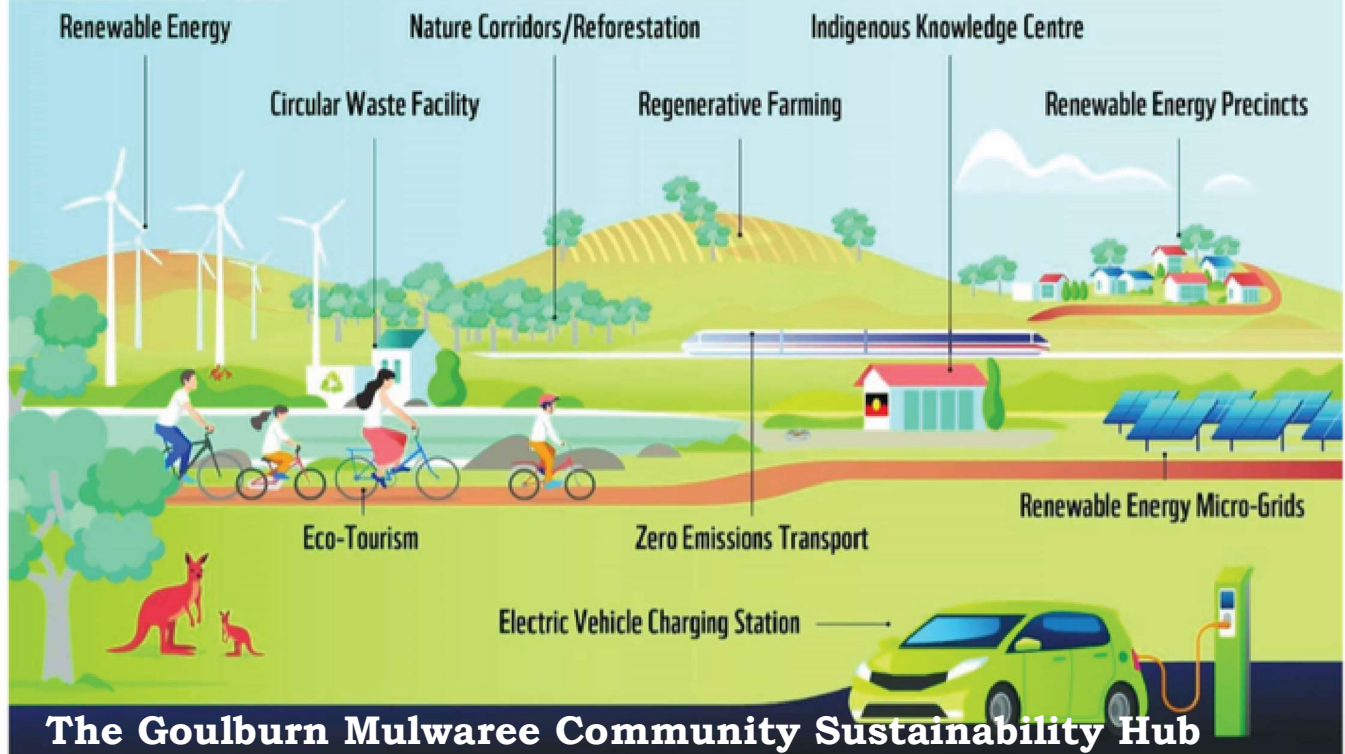

A Vision for Regenerative Communities

Landcare
Goulburn Mulwaree Grazing
and Farming Group

The Goulburn Mulwaree Community Sustainability Hub

Our Vision

To have a healthy, sustainable community across Goulburn Mulwaree.

Our Mission

Starting with the least advantaged, to build a sustainable community that acts together to address the challenges of the changing climate.

The Goulburn Mulwaree Community Sustainability Hub is designed to bring the community together to help it address the impacts of the now rapidly changing climate. We will do this by building knowledge and capabilities.

To build an effective circular/resource-based economy requires clear objectives and targets to inform decision making and to track progress. Key metrics can be found in ZeroSE's Fact Sheet and are based on Ironbark Sustainability's LGA snapshot. The foregoing to be complemented by the One Planet Councils' Framework.

Creating a sense of fun through competitions is a way of achieving this, supported by an annual Sustainability Fair.

An annual Regenerative Agriculture conference will help farmers move to Regenerative Agriculture to underwrite cost-effective food production.