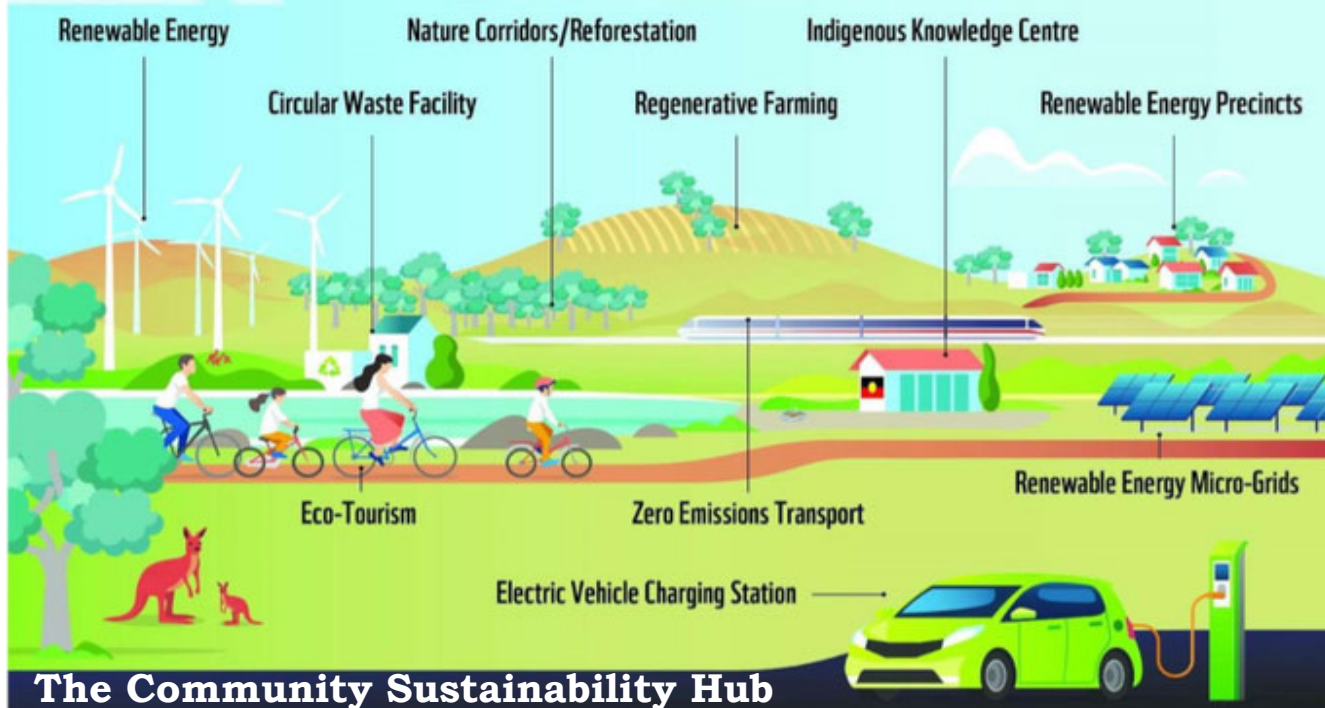

# A Vision For Sustainable Communities

INNOVATE TO REGENERATE

## The Community Sustainability Hub

**Our Vision** Working with our CSH network across Southeast NSW to contribute / to influence the creation of a healthy and sustainable ecosystem and circular economies – through: