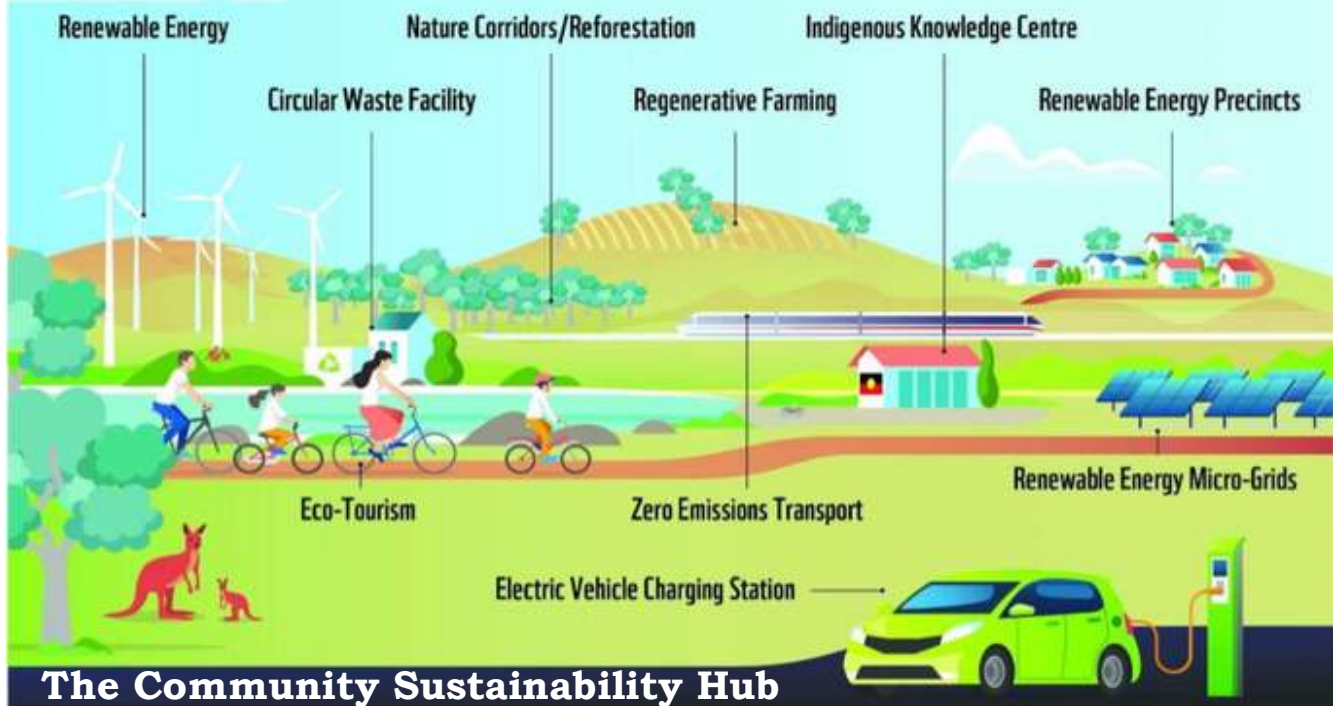

A Vision For Sustainable Communities

INNOVATE TO
REGENERATE

The Community Sustainability Hub

Our Vision

To have a healthy, sustainable community across Goulburn Mulwaree.

Our Mission

Starting with the least advantaged, to build a sustainable community that acts together to position us as leaders in responding to the challenges of the changing climate.

The Goulburn Mulwaree Community Sustainability Hub is designed to bring the community and businesses together to take advantage of the opportunities presented by addressing the changing climate head-on.

The Hub will build knowledge and capabilities in businesses; households; and neighbourhoods.

The Hub is designed to help build a circular economy based on agreed objectives and targets, to inform and guide decision making.

One Planet Councils' Framework

- Health and Happiness
- Equity and Local Economy
- Culture and Community
- Landuse and Wildlife
- Sustainable Water
- Local and Sustainable Food
- Sustainable Materials
- Sustainable Transport
- Zero Waste
- Zero Emissions